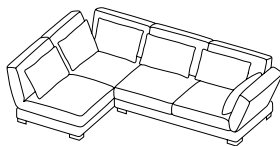

nook слева *left*

№ заказа/
order-no.:
68699

nook
Eas mDs l + Drs mDs r