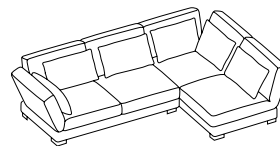

seat height

17 inch

headrest

*backs are prepared for attaching height and angle-adjustable headrests
without headrest the fixture is hided by the cover*

structure

*wooden frame, metal frame back, high-quality polyether foam. seat with zig zag springs,
high-quality polyether foam, seat and back with Dacron fleece cover
covers completely removable*

nook слева *left*

№ заказа/
order-no.:
68699

nook
Eas mDs l + Drs mDs r

nook справа *right*

Размер увеличивается на 30 см
при опускании элементов спинки.

*an extra +12 inch is obtained by folding down the back
element from the sofa.*