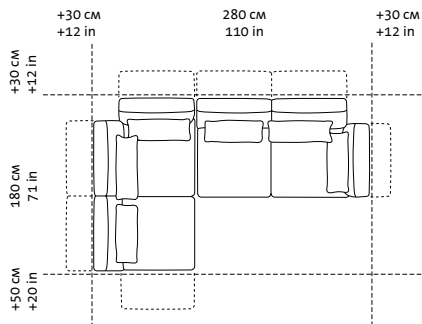

seat height

17 inch

headrest

*backs are prepared for attaching height and angle-adjustable headrests
without headrest the fixture is hided by the cover*

structure

*wooden frame, metal frame back, high-quality polyether foam. seat with zig zag springs,
high-quality polyether foam, seat and back with Dacron fleece cover
covers completely removable*

nook слева *left*

№ заказа/
order-no.:
68699

nook
Eas mDs l + Drs mDs r

nook справа *right*

Размер увеличивается на 30 см
при опускании элементов спинки.

*an extra +12 inch is obtained by folding down the back
element from the sofa.*

№ заказа/
order-no.:
68698

nook
Drs mDs l + Eas mDs r

Спальное место:
160 x 205 см

sleeping platform:
63 x 81 in