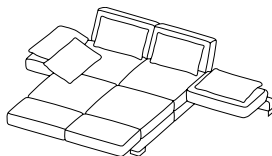

nook слева *left*

№ заказа/
order-no.:
68699

nook
Eas mDs l + Drs mDs r

nook справа *right*

Размер увеличивается на 30 см
при опускании элементов спинки.

*an extra +12 inch is obtained by folding down the back
element from the sofa.*

№ заказа/
order-no.:
68698

nook
Drs mDs l + Eas mDs r

Спальное место:
160 x 205 см

sleeping platform:
63 x 81 in