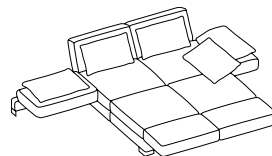

Спальное место:
160 x 205 см

sleeping platform:
63 x 81 in